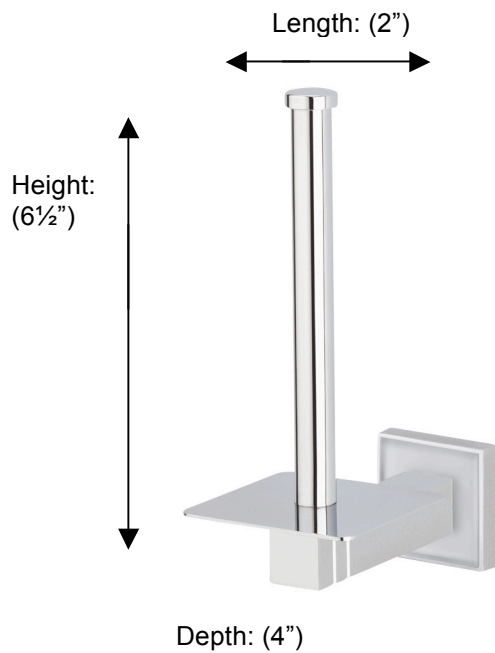

CUBIS PLUS

67422 Spare Roll Holder

**Description:**

Spare roll holder

Finishes:

- CR – Chrome
- NI – Polished Nickel
- ES – Satin Nickel

Material:

Brass

Backplate Dimension: (1 1/2")

Method of Fixing:

Direct to wall

Country of Origin:

Portugal

All Dimensions are approximate